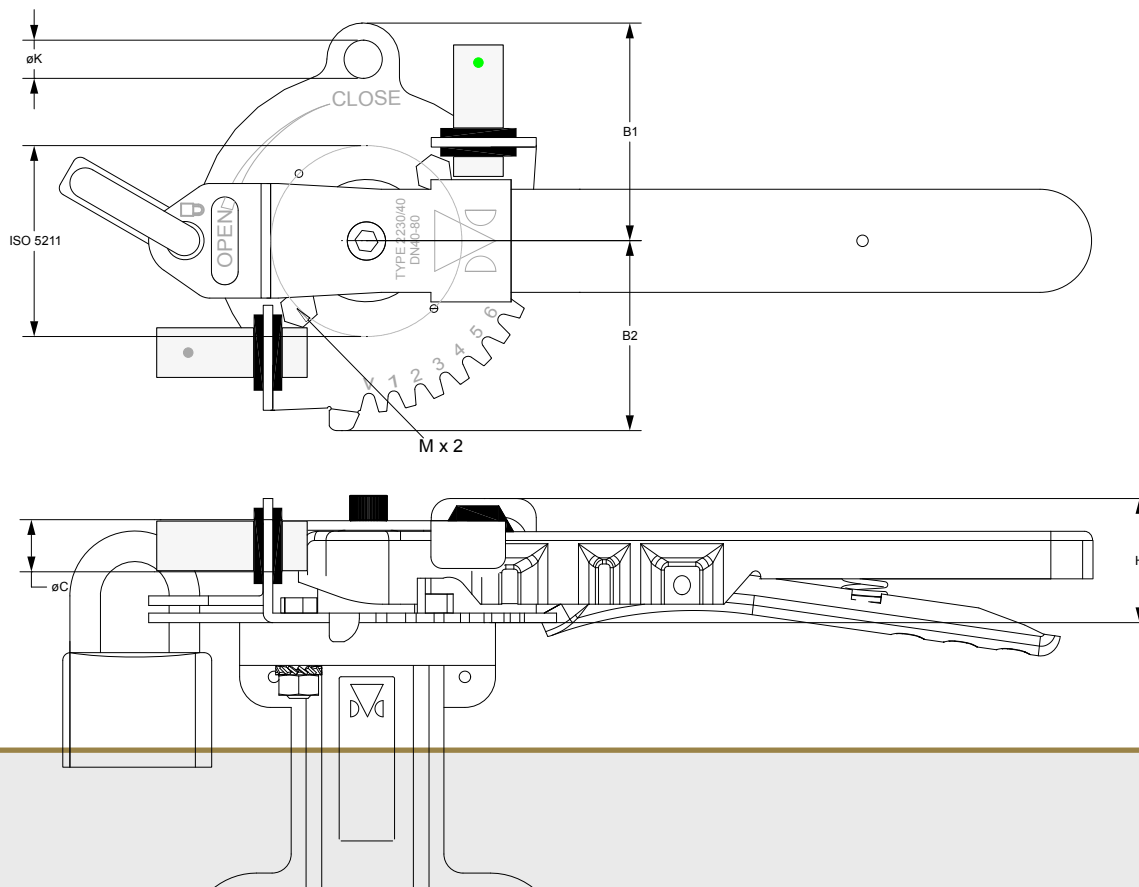

LOCKING PLATE FOR BUTTERFLY VALVES TYPE 223X/224X

TYPE 2952-1

GENERAL

DIMENSIONS:

DN50 - DN80
DN100 - DN150
DN200

MATERIAL:

AISI 304

OPTIONS

PROXIMITY SWITCH (M12X1):

PLASTIC
NICKLE-PLATE BRASS
STAINLESS STEEL

LEVER:

STEEL
STAINLESS STEEL

DIMENSIONS

DS-2952-1-UK-09-2016-REV. B
We reserve the right for changes.

DIM	øK	B1	B2	M X 2	ISO 5211	øC	H
DN40 - DN80	10	57	49	M6	F05	13	34
DN100 - DN150	10	64	67	M6 / M8	F05 / F07	13	34
DN200	10	92	96	M10 / M12	F10 / F12	13	34