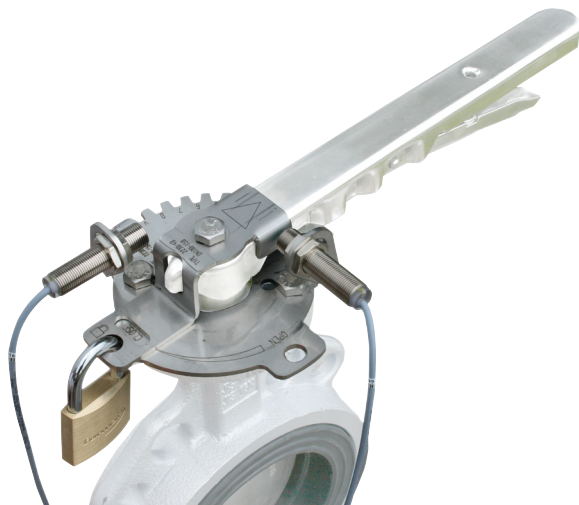

LOCKING PLATE FOR BUTTERFLY VALVES TYPE 223X/224X

TYPE 2952-1

GENERAL

DIMENSIONS:

DN50 - DN80
DN100 - DN150
DN200

MATERIAL:

AISI 304

OPTIONS

PROXIMITY SWITCH (M12X1):

PLASTIC
NICKLE-PLATE BRASS
STAINLESS STEEL

LEVER:

STEEL
STAINLESS STEEL

DIMENSIONS

DS-2952-1-UK-09-2016-REV. B
We reserve the right for changes.

DIM	øK	B1	B2	M X 2	ISO 5211	øC	H
DN40 - DN80	10	57	49	M6	F05	13	34
DN100 - DN150	10	64	67	M6 / M8	F05 / F07	13	34
DN200	10	92	96	M10 / M12	F10 / F12	13	34